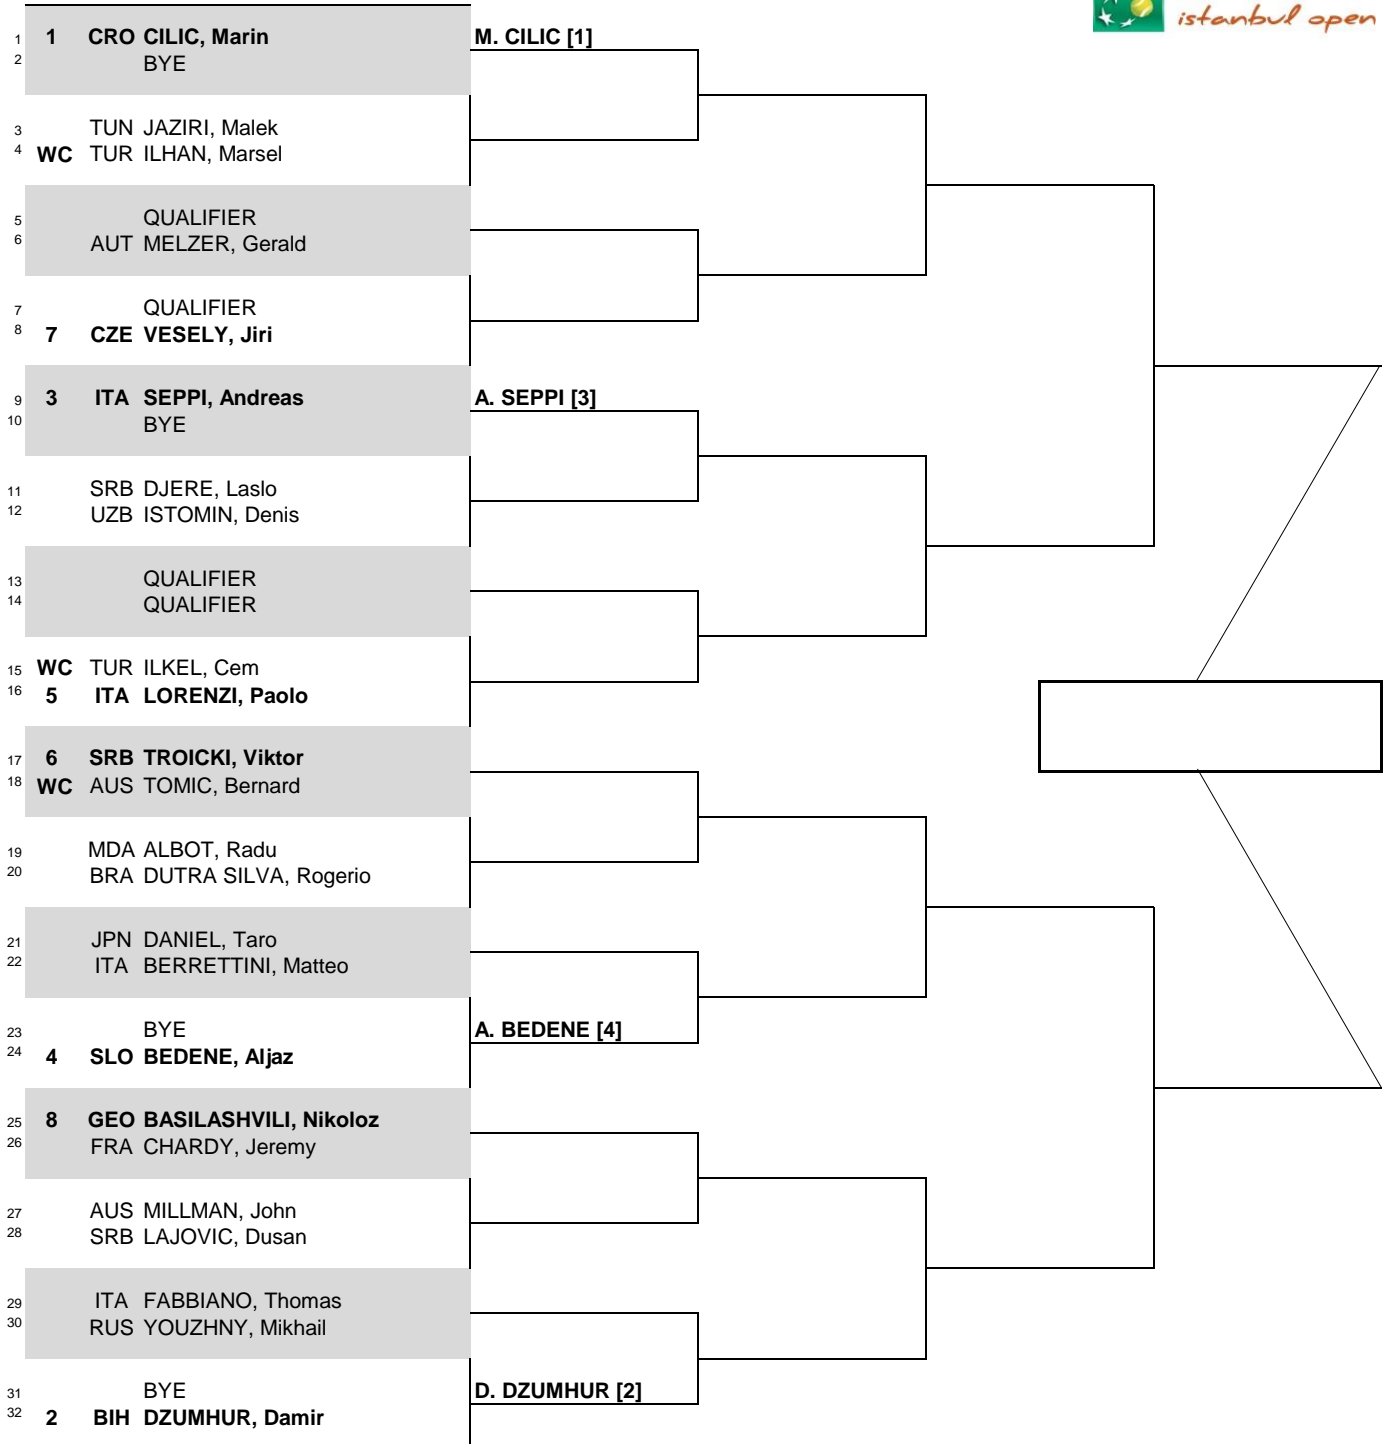

TEB BNP PARIBAS ISTANBUL OPEN

CITY, COUNTRY
Istanbul, Turkey

TOURNAMENT DATES
30 APRIL - 6 MAY 2018

SURFACE
Red Clay

TOTAL FINANCIAL COMMITMENT
€ 486,145

STATUS NAT

MAIN DRAW SINGLES

ATP, Inc. © Copyright 2014

SEEDED PLAYERS	RANK	PRIZE MONEY	POINTS	ALTERNATES / LUCKY LOSERS	WITHDRAWALS
1 CILIC, Marin	4	WINNER	€ 76,020	250	
2 DZUMHUR, Damir	32	FINALIST	€ 40,040	150	
3 SEPPI, Andreas	55	SEMI-FINALIST	€ 21,690	90	
4 BEDENE, Aljaz	57	QUARTER-FINALIST	€ 12,355	45	
5 LORENZI, Paolo	66	SECOND ROUND	€ 7,280	20	
6 TROICKI, Viktor	71	FIRST ROUND	€ 4,320	0	
7 VESELY, Jiri	78	FOLLOW LIVE SCORING AT			
8 BASILASHVILI, Nikoloz	79	www.ATPWorldTour.com			
LAST DIRECT ACCEPTANCE		Dutra Silva - 115		ATP SUPERVISOR(S)	Ali Nili